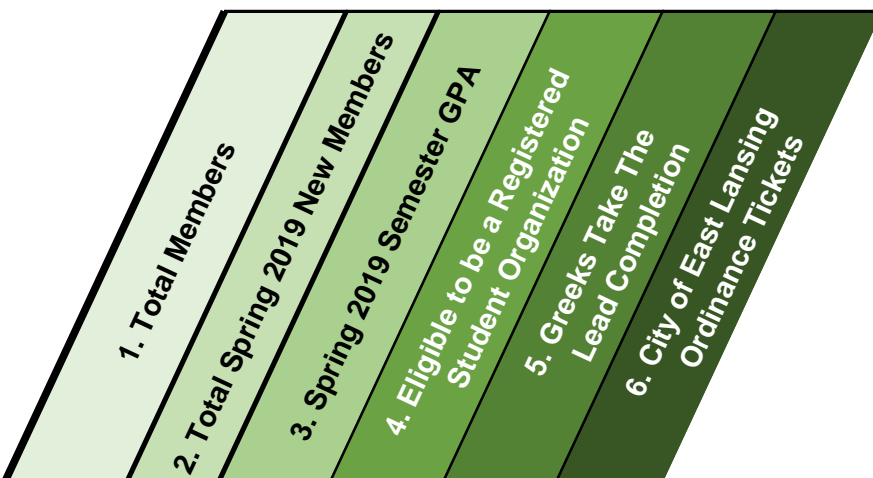

MICHIGAN STATE UNIVERSITY

Spring 2019 Fraternity & Sorority Community Card

Interfraternity Council

- 1- Total members reported to Michigan State Fraternity & Sorority Life.
- 2- The Spring 2019 Semester Grade Point Average for each chapter.
- 3- Is eligible to be a Registered Student Organization at Michigan State University.
- 4- Full Completion of the 'Greeks Take The Lead' mandatory workshops on sexual violence.
- 5- City Ordinance tickets issued by the City of East Lansing.

	1. Total Members	2. Total Spring 2019 New Members	3. Spring 2019 Semester GPA	4. Eligible to be a Registered Student Organization	5. Greeks Take The Lead Completion	6. City of East Lansing Ordinance Tickets
Alpha Epsilon Pi	82	4	3.13	Yes	Yes	0
Alpha Gamma Rho	31	6	2.56	Yes	Yes	0
Alpha Kappa Psi	124	20	3.24	Yes	Yes	1
Alpha Sigma Phi	105	18	2.87	Yes	Yes	0
Beta Theta Pi	67	11	2.91	Yes	Yes	0
Delta Kappa Epsilon	78	12	2.92	Yes	Yes	0
Delta Sigma Phi	84	9	3.04	No	No	0
FarmHouse	40	7	2.74	Yes	Yes	0
Kappa Sigma	23	2	2.89	Yes	Yes	0
Phi Delta Theta	62	14	3.00	Yes	Yes	0
Phi Gamma Delta (FIJI)	122	15	3.04	Yes	Yes	0
Phi Kappa Psi	93	16	2.99	Yes	Yes	0
Phi Kappa Sigma	32	5	2.92	Yes	Yes	1
Phi Kappa Tau	32	6	2.68	Yes	Yes	0
Pi Kappa Alpha	112	9	2.68	No	No	0
Pi Kappa Phi	85	18	2.90	Yes	Yes	0
Psi Upsilon	80	18	3.03	Yes	Yes	0
Sigma Alpha Epsilon	41	14	3.21	Yes	Yes	0
Sigma Alpha Mu	22	5	2.73	Yes	Yes	0
Sigma Beta Rho	43	5	3.31	Yes	Yes	0
Sigma Nu	155	13	2.89	Yes	Yes	1
Sigma Pi	101	10	2.92	Yes	Yes	0